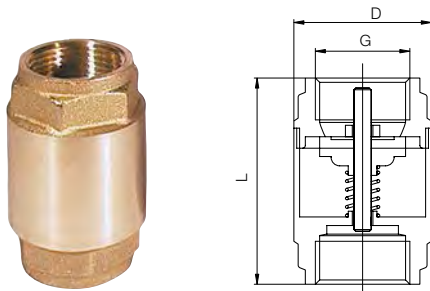

Description

KOBOLD KUR model series non-return valves are used wherever it must be ensured that transferred liquids do not flow back against the prescribed direction of travel, such as due to pump shut-off, slope of the piping, self-arising vacuum conditions, etc.

Design

Two-part screwed body.

Mounting position

Any, preferably horizontal or vertical; note specified direction of flow.

Technical Details

Connections

KUR-TD: Female thread G $\frac{3}{8}$ ... G4

KUR-MR: Female thread G $\frac{1}{4}$ ... G3

Nominal pressure: PN 10... PN 25 (see table)

Temperature range: -20°C... +110°C

Materials

Body: KUR-TD: brass Ms 58
KUR-MR: stainless steel 1.4301

Gasket: KUR-TD: NBR – Delrin
KUR-MR: FKM

Spring: Stainless steel 1.4310

KUR-TD