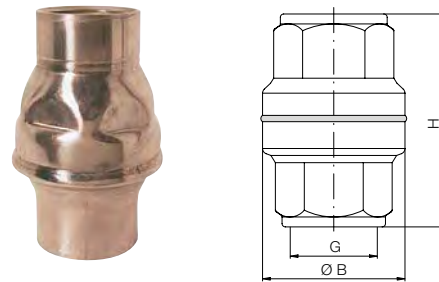

KUR-MR

Dimensions and Order Details

KUR-TD brass (example: KUR-TDR 10)

Screw thread [G]	Order no.	ØD [mm]	L [mm]	Releasing pressure [bar]	Nominal pressure [PN]	Weight [kg]
$\frac{3}{8}$	KUR-TDR 10¹⁾	34.5	54	0.025	25	0.2
$\frac{1}{2}$	KUR-TDR 15¹⁾	34.5	57	0.025	25	0.2
$\frac{3}{4}$	KUR-TDR 20²⁾	41.5	64	0.025	25	0.3
1	KUR-TDR 25²⁾	48.0	75	0.02	25	0.4
1$\frac{1}{4}$	KUR-TDR 32²⁾	60.5	82	0.03	16	0.6
1$\frac{1}{2}$	KUR-TDR 40²⁾	71.0	93	0.015	16	0.8
2	KUR-TDR 50²⁾	87.0	100	0.015	16	1.2
2$\frac{1}{2}$	KUR-TDR 65	120.0	120	0.01	10	3.6
3	KUR-TDR 80	140.0	140	0.01	10	3.8
4	KUR-TDR 1H	172.0	158	on request	10	4.8

KUR-MR stainless steel (example: KUR-MRR 08)

Screw thread [G]	Order no.	ØB [mm]	H [mm]	Releasing pressure [bar]	Nominal pressure [PN]	Weight [kg]
$\frac{1}{4}$	KUR-MRR 08²⁾	32	55	0.025	16	0.2
$\frac{3}{8}$	KUR-MRR 10²⁾	32	55	0.025	16	0.2
$\frac{1}{2}$	KUR-MRR 15²⁾	32	55	0.025	16	0.1
$\frac{3}{4}$	KUR-MRR 20²⁾	41	70	0.03	16	0.2
1	KUR-MRR 25²⁾	52	79	0.03	16	0.2
1$\frac{1}{4}$	KUR-MRR 32³⁾	67	96	0.03	16	0.4
1$\frac{1}{2}$	KUR-MRR 40³⁾	78	100	0.03	16	0.4
2	KUR-MRR 50	85	118	0.03	16	0.7
2$\frac{1}{2}$	KUR-MRR 65	107	130	0.03	16	1.2
3	KUR-MRR 80	128	137	0.03	16	1.7

¹⁾ Minimum order quantity: 15 pieces per PO, mixed sizes possible

²⁾ Minimum order quantity: 5 pieces per PO, mixed sizes possible

³⁾ Minimum order quantity: 2 pieces per PO, mixed sizes possible