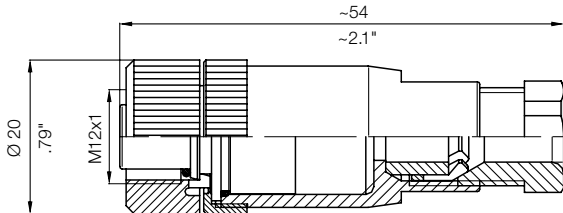

ZUB-KAB-12 D500

Terminals, 5-pin

Dimensions [mm]