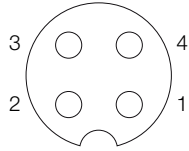

Isolation material of wire: PVC/PE

Tightening torque of ring nut: 1.2 Nm

Dimensions [mm]

ZUB-KAB-12 K002, ZUB-KAB-12 K005

Pin assignment

- 1 = brown
- 2 = white
- 3 = blue
- 4 = black

ZUB-KAB-12 K510

Pin assignment