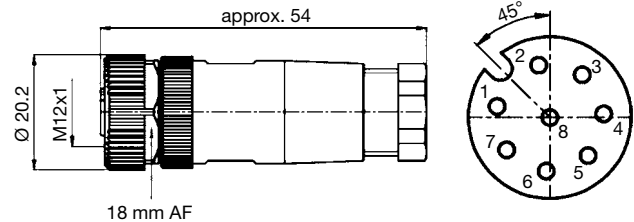

Round connector, M12x1 socket, straight

Technical Details	Image						
	Order code	ZUB-KAB-12K502	ZUB-KAB-12K505	ZUB-KAB-12K802	ZUB-KAB-12K805	ZUB-KAB-12K810	
Way of connection		2 m PUR cable moulded	5 m PUR cable moulded	2 m PUR cable moulded	5 m PUR cable moulded	10 m PUR cable moulded	
Male insert		PUR			PUR		
Ring nut		Zinc die casting / Brass, nickel-plated			Zinc die casting / Brass, nickel-plated		
Cable outlet / cable diameter		6 mm			6 mm		
Cross section of wire		0.34 mm ²			0.25 mm ²		
Number of contacts		5			8		
Protection		IP 67			IP 67		
Rated voltage		60 V			60 V		
Rated current		2 A			2 A		
Ambient temperature		-25 ... +80 °C			-25 ... +80 °C		-25 ... +85 °C

Round connector, M12x1 socket, angled

Technical Details	Image						
	Order code	ZUB-KAB-12W502	ZUB-KAB-12W505	ZUB-KAB-12W510	ZUB-KAB-12W802	ZUB-KAB-12W805	ZUB-KAB-12W810
Way of connection		2 m PUR cable moulded	5 m PUR cable moulded	10 m PUR cable moulded	2 m PUR cable moulded	5 m PUR cable moulded	10 m PUR cable moulded
Male insert		PUR			PUR		
Ring nut		Zinc die casting / Brass, nickel-plated			Zinc die casting / Brass, nickel-plated		
Cable outlet / cable diameter		6 mm			6 mm		
Cross section of wire		0.34 mm ²			0.25 mm ²		
Number of contacts		5			8		
Protection		IP 67			IP 67		
Rated voltage		60 V			60 V		
Rated current		2 A			2 A		
Ambient temperature		-25 ... +85 °C	-25 ... +80 °C		-25 ... +85 °C	-25 ... +80 °C	

ZUB-KAB-12 D500

Terminals, 5-pin

Dimensions [mm]

Component-part drawing

ZUB-KAB-12 D800

Terminals, 8-pin

Dimensions [mm]

Component-part drawing

ZUB-KAB-12 K005, ZUB-KAB-12 K510

Dimensions [mm]

ZUB-KAB-12 Q000

Quickon, 4-pin

Diameter of wire, isolation inclusive: 1.3...2.5 mm

Frequency of connections of cables with the same cross section: 10 x

External diameter of the cable: minimum 4 mm maximum 7.5 mm