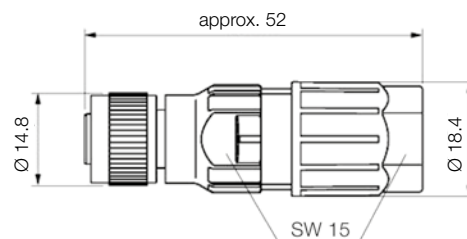

Dimensions [mm]