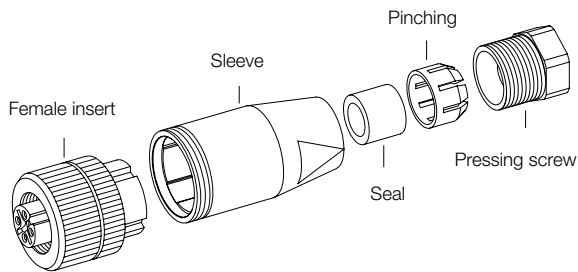

Component-part drawing