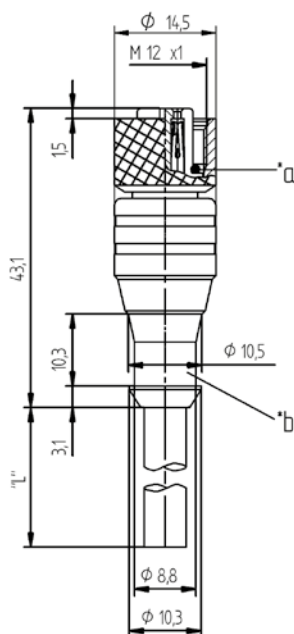

ZUB-KAB-12 K005, ZUB-KAB-12 K510

Dimensions [mm]