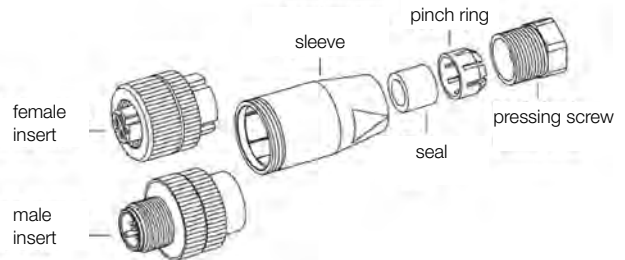

Round connector, M12x1 socket, straight

Technical Details	Image						
	Order code	ZUB-KAB-12K502	ZUB-KAB-12K505	ZUB-KAB-12K802	ZUB-KAB-12K805	ZUB-KAB-12K810	
Way of connection		2 m PUR cable moulded	5 m PUR cable moulded	2 m PUR cable moulded	5 m PUR cable moulded	10 m PUR cable moulded	
Male insert		PUR			PUR		
Ring nut		Zinc die casting / Brass, nickel-plated			Zinc die casting / Brass, nickel-plated		
Cable outlet / cable diameter		6 mm			6 mm		
Cross section of wire		0.34 mm ²			0.25 mm ²		
Number of contacts		5			8		
Protection		IP 67			IP 67		
Rated voltage		60 V			60 V		
Rated current		2 A			2 A		
Ambient temperature		-25 ... +80 °C			-25 ... +80 °C		-25 ... +85 °C

Round connector, M12x1 socket, angled

Technical Details	Image						
	Order code	ZUB-KAB-12W502	ZUB-KAB-12W505	ZUB-KAB-12W510	ZUB-KAB-12W802	ZUB-KAB-12W805	ZUB-KAB-12W810
Way of connection		2 m PUR cable moulded	5 m PUR cable moulded	10 m PUR cable moulded	2 m PUR cable moulded	5 m PUR cable moulded	10 m PUR cable moulded
Male insert		PUR			PUR		
Ring nut		Zinc die casting / Brass, nickel-plated			Zinc die casting / Brass, nickel-plated		
Cable outlet / cable diameter		6 mm			6 mm		
Cross section of wire		0.34 mm ²			0.25 mm ²		
Number of contacts		5			8		
Protection		IP 67			IP 67		
Rated voltage		60 V			60 V		
Rated current		2 A			2 A		
Ambient temperature		-25 ... +85 °C	-25 ... +80 °C		-25 ... +85 °C	-25 ... +80 °C	

ZUB-KAB-12 D500

Terminals, 5-pin

Dimensions [mm]

Component-part drawing

ZUB-KAB-12 D800

Terminals, 8-pin

Dimensions [mm]

Component-part drawing