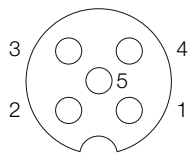

ZUB-KAB-12 K510

Pin assignment

- 1 = brown
- 2 = white
- 3 = blue
- 4 = black
- 5 = grey